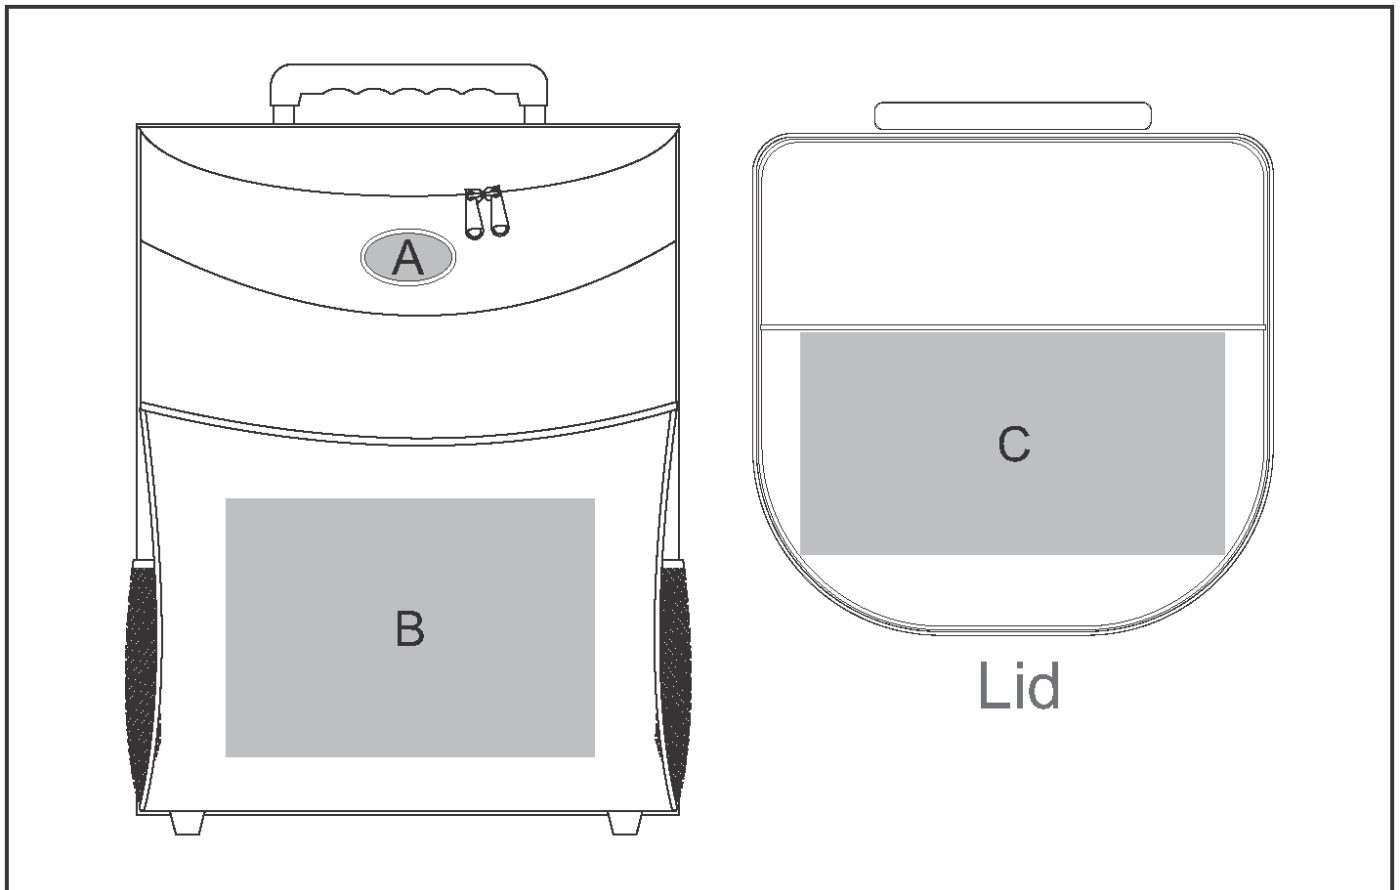

COOL-5155

Igloo Trolley 30-Can Cooler

Need to know:

- - Includes 1-Position Domed Sticker (setup fee applies)

Branding Options:

Position A

1. Digital Dome Sticker (DB)
Full Colour
Size: 47mm wide x 27mm high
2. Digital Direct Transfer (DDT-D)
Full Colour
Size: 105mm wide x 74mm high

Position C

1. Digital Direct Transfer (DDT-A)
Full Colour
Size: 148mm wide x 105mm high
2. Digital Direct Transfer (DDT-B)
Full Colour
Size: 210mm wide x 120mm high
3. Digital Direct Transfer (DDT-C)
Full Colour
Size: 230mm wide x 120mm high

Position B

1. Screen Print (SC)
6 Colours
Size: 200mm wide x 140mm high